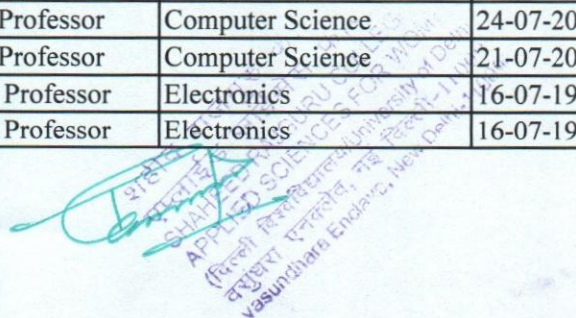

2015 - 16

	Dr. Payal Mago	Principal	Administration and Academic Head	02-07-2015	
1	Dr. Sadhna Jain	Associate Professor	Biochemistry	17-02-1993	
2	Dr. Radhika Bakshi	Assistant Professor	Biomedical Science	15-12-2006	
3	Dr. Shruti Banswal	Assistant Professor	Biomedical Science	15-12-2006	
4	Dr. Indu Arora	Assistant Professor	Biomedical Science	14-08-2008	
5	Dr. Varsha Mehra	Assistant Professor	Biomedical Science	15-12-2006	
6	Dr. Saquib Ansari	Assistant Professor	Biomedical Science	30-04-2008	
7	Dr. Manisha Khatri	Assistant Professor	Biomedical Science	21-07-2011	
8	Dr. Safdar Ali	Assistant Professor	Biomedical Science	03-01-2013	19-09-2017
9	Dr. Jasjeet Kaur	Associate Professor	Chemistry	15-02-2000	
10	Dr. Suruchi Chawla	Assistant Professor	Computer Science	30-11-2004	
11	Dr. Aakanksha	Assistant Professor	Computer Science	13-06-2008	
12	Ms. Deepali Bajaj	Assistant Professor	Computer Science	08-01-2007	
13	Ms. Urmil Bharti	Assistant Professor	Computer Science	23-07-2012	
14	Ms. Tina Sachdeva	Assistant Professor	Computer Science	24-07-2013	
15	Ms. Asha Yadav	Assistant Professor	Computer Science	21-07-2014	
16	Ms. Venika Gupta	Associate Professor	Electronics	16-07-1992	
17	Ms. Preeti Singhal	Associate Professor	Electronics	16-07-1992